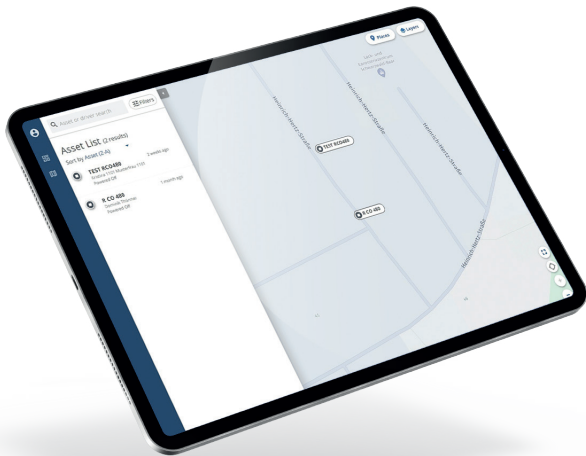

VDO Fleet Maps facilitates real-time scheduling and monitoring of your vehicles and drivers. Keep track of driver availability at all times and follow the exact location and current direction of your vehicles. Access precise location details and check your drivers' remaining driving times.