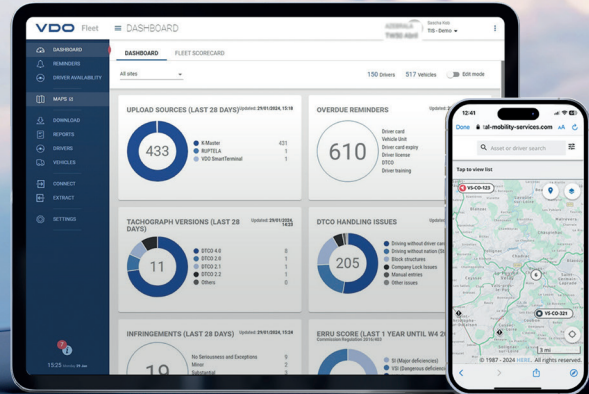

VDO Fleet Maps facilitates real-time scheduling and monitoring of your vehicles and drivers. Keep track of driver availability at all times and follow the exact location and current direction of your vehicles. Access precise location details and check your drivers' remaining driving times.

VDO Fleet Maps

User-friendly track-and-trace system

- Easy to use.
- Mobile map view also supported by smartphones (VDO Fleet App).
- All assets shown in almost real time.
- A follow-asset function allows you to keep the vehicle in the centre of the map for targeted vehicle monitoring.

Precise locational information

- The exact mileage and remaining driving time are displayed.
- Simplified planning of driver availability.
- Outstanding transparency as to whether the journey can be carried out on time and in compliance with the law.

Reduce costs

- Avoid unnecessary fuel consumption thanks to a summary of engine idling.
- Optimum billing of the driver's mileage on delivery of goods.

VDO Fleet Driver Availability

Easily-to-read and customizable information on the availability of all drivers is accessible on a detailed page within VDO Fleet. This facilitates efficient and compliant planning of the drivers' week. Furthermore, VDO Fleet Maps allows maximizing productivity for each day.

Exceptional transparency

- On the basis of downloaded data or in real time, VDO Fleet displays driver availability for your fleet in a clearly structured menu.
- Keep track of remaining driving times, breaks and compensatory periods.
- Avoid arguments with your drivers about fines for driving time infringements.