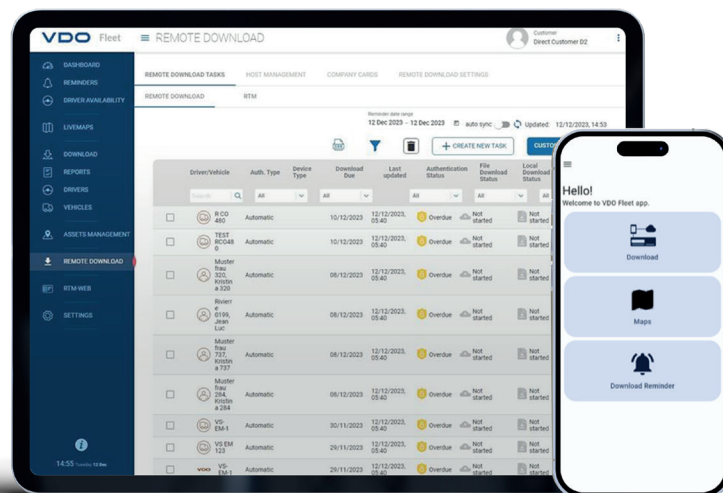

Managing cross-border journeys

- Meets the requirements of EU Mobility Package I with automatic logging of country of origin and destination.

VDO Fleet Remote Download

Our Remote Download solution offers much more than just downloads of tachograph and driver card data. Make switching between systems a thing of the past and ensure hassle-free legal compliance. Straightforward management of locations and groups, without the need for a complex IT infrastructure. Can be adapted to the specific requirements of your fleet.

Increased efficiency

- Save time by automating manual downloads.
- Use the reminder function to gain an improved overview and ensure compliance with regulations and download requirements, e.g. on a weekly basis.

Compliance and reliability

- Ensures timely replacement of company cards thanks to overview lists with expiry dates.
- Company card hosting for seamless downloads, including for night journeys, and permanent data access.

VDO Fleet Live Services

These services give you almost real-time access to your fleet. Maximise your efficiency, spot delays at an early stage and immediately check your drivers' remaining driving times – and accept new orders in a flexible manner. Take advantage of this real-time fleet solution to take your company to the next level.